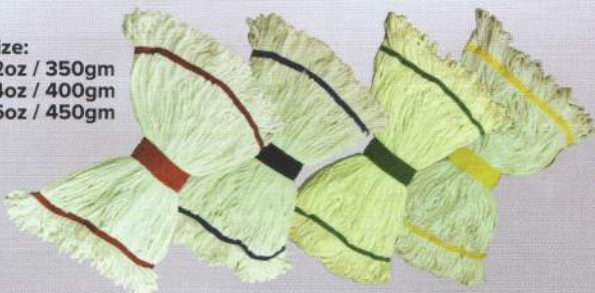

Size:
12oz / 350gm
14oz / 400gm
16oz / 450gm

**Microfibre Kentucky
Mop Refill**