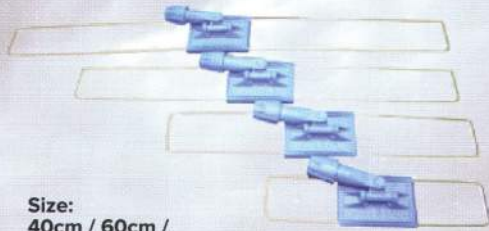

INDUSTRIAL DUST MOP & KENTUCKY MOP

Size:
40cm / 60cm /
80cm / 100cm

**Blended Cotton
Dust Mop Refill**

Size:
40cm / 60cm /
80cm / 100cm

**Acrylic Dust Mop
Refill**

Size:
40cm / 60cm /
80cm / 100cm

**Microfibre Dust
Mop Refill**